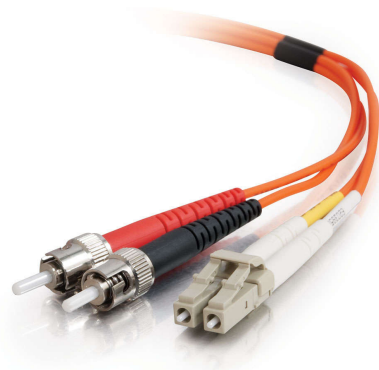

C2G
6.6ft (2m) LC-ST 62.5/125 OM1 Duplex Multimode Fiber Optic Cable - Plenum CMP-Rated - Orange
Part No. CG-37946

With LC to ST termination, this high quality fiber optic patch cable is specifically designed for ethernet, multimedia, or communication applications. The small LC connector takes HALF the size of traditional SC and ST fiber connectors, since it offers twice the port density of conventional SC and ST connectors to satisfy the need for higher port density in telecom closets, equipment rooms, and work areas.

The LC connector's RJ-style latch clip design gives each connection greater durability in resisting snagging, pulls, strains and impacts during cabling installs and maintenance. Plus, it is easy to engage and disengage with the "telephone jack style" release mechanism. The ST connector features a bayonet locking system. The plenum rating provides the fire protection required to run this cable within walls and air plenums without using conduit.

The patented injection molding process provides each connection greater durability in resisting pulls, strains and impacts from cabling installs.

Each cable is 100% optically inspected and tested for insertion loss before you receive it. A pull-proof jacket design surrounds the popular 62.5/125 multimode fiber, immune to electrical interference.

Features & Benefits

OM1 - 62.5µm core	Supports 200/500 MHz km OFL at 850/1300nm
OFNP - Plenum rated jacket	Tested in accordance with EIA/TIA-455-171A

Specifications

General Info

Product Line	C2G	Color	Orange
UPC Number	757120379461	Country Of Origin	China
Application Sector	Commercial, Industrial	Warranty Type	Lifetime
Type	Cable		